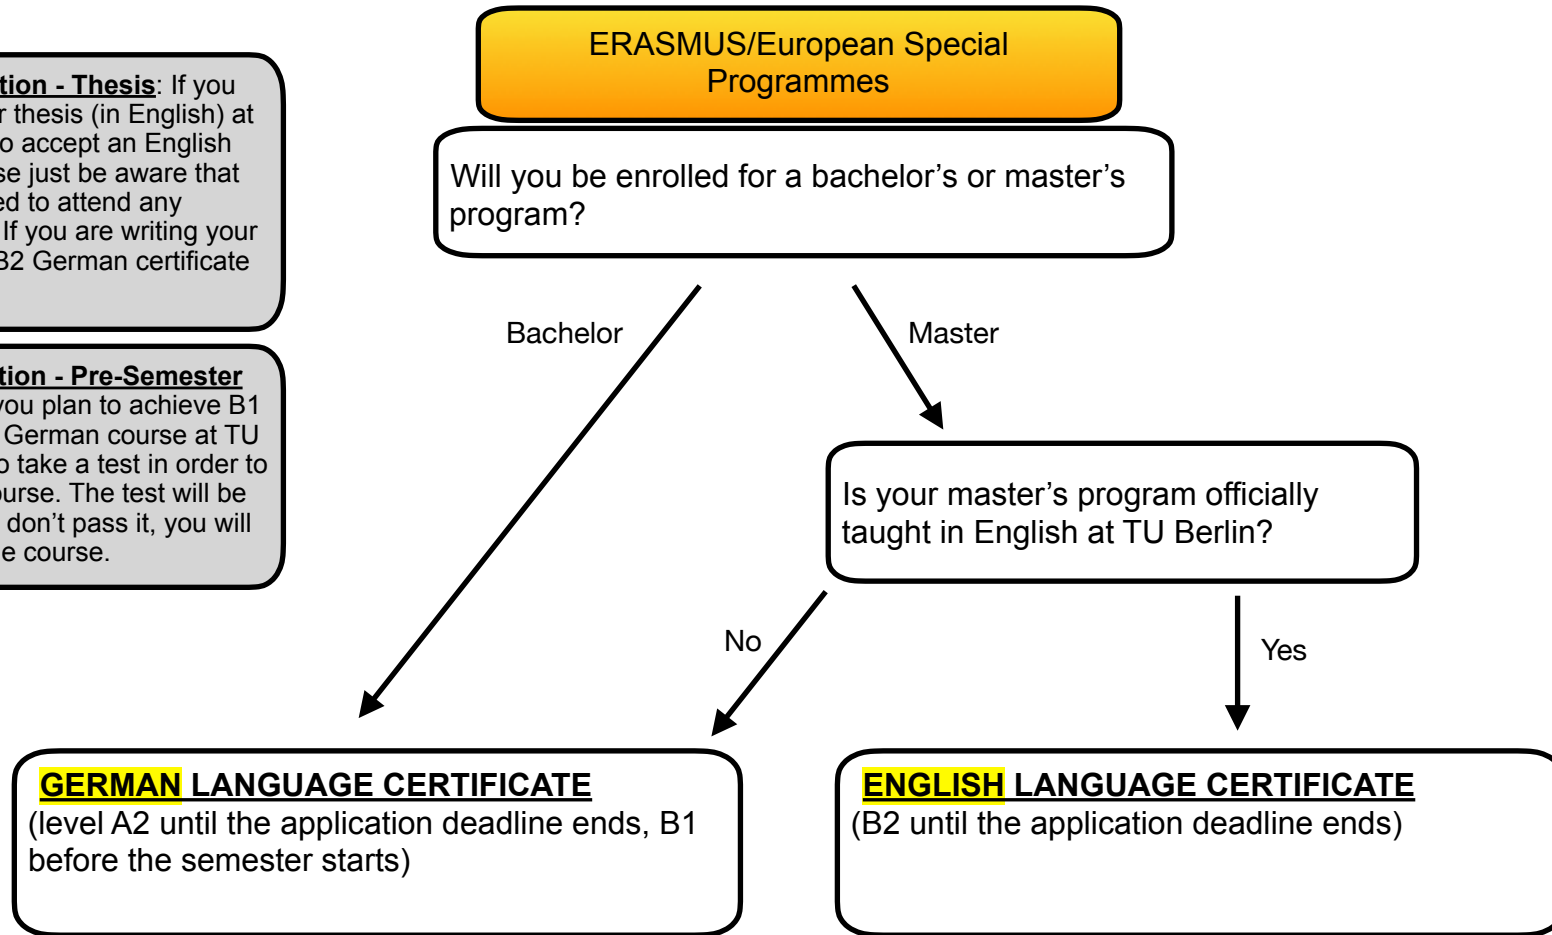

What kind of language certificate do I need?

Additional information - Thesis: If you just plan to write your thesis (in English) at TU Berlin, we will also accept an English certificate (B2). Please just be aware that you will not be allowed to attend any courses in this case. If you are writing your thesis in German, a B2 German certificate is required.

Additional information - Pre-Semester German Course: If you plan to achieve B1 by registering for the German course at TU Berlin, be prepared to take a test in order to be admitted to the course. The test will be at A2 level and if you don't pass it, you will not be admitted to the course.

Deadlines

for submitting proof of your B1 German language certificate:

In general: August 31st for the winter semester, February 29th for the summer semester

If you attend the Pre-Semester German Intensive Course at TU Berlin: September 30th for the winter semester, March 31st for the summer semester

What kind of language certificate do I need?

Dual Degree

Is your program officially taught in English at TU Berlin?

Yes

No

ENGLISH LANGUAGE CERTIFICATE
(B2 until the application deadline ends)

GERMAN LANGUAGE CERTIFICATE
(B2 until the application deadline ends)